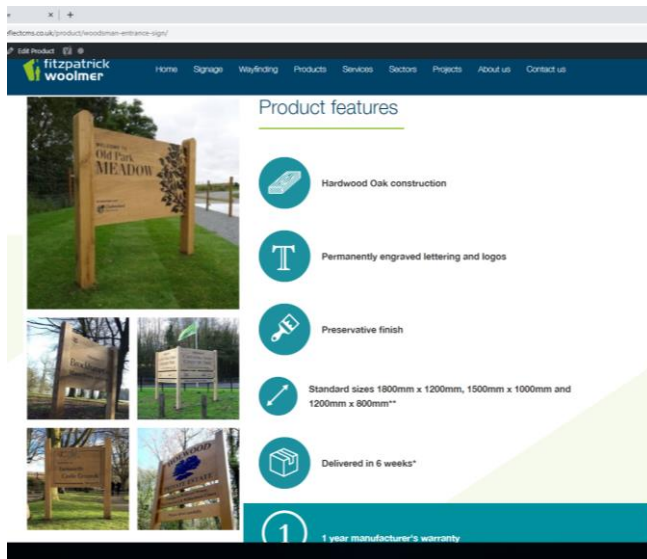

Signage Category (Badging Signs, Entrance Signs etc.)

The Filter function won't work here – these will be category listings with many materials in each category – remove?

Wayfinding Category (Directional Signs, Fingerposts etc.)

The Filter function won't work here – these will be category listings with many materials in each category – remove?

Signage/ Wayfinding/ Products (sub items)

Check Featured Projects slider – occasionally displays 6/6 regardless of how many Projects there are – also arrow buttons don't work to scroll through Projects

Header image needs to have blue tint (not green)

Lengthy descriptions in the Product Features reduces the size of the icon – do we need to reduce the size of all the icons, I think they might have been smaller in InVision?