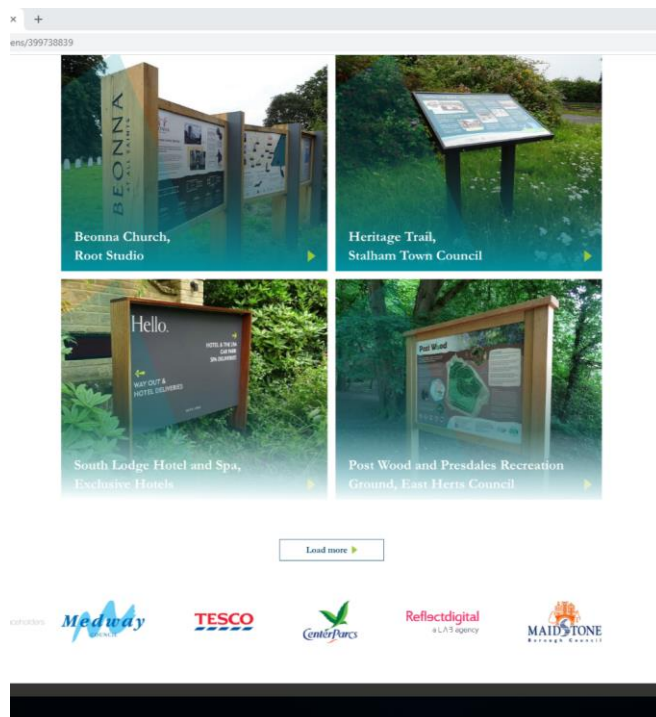

Featured Sectors slider (appears on many pages)

Images should have a Pink vignette not Teal

Exhibition Design

Body copy talks about Interpretation Signage and n-viro – may need revisiting

Design for Print

Body copy talks about Interpretation Signage and n-viro – may need revisiting

Projects (category) and Signage/ Wayfinding/ Products (category)

The thumbnails aren't continuous, you can't scroll down which means not all Projects or Products are available to view

Is there a restriction on the number of images that will display in the Category listing pages – they seem to be cutting off/ not displaying all?

There was a "Load More" button in the InVision version

Site map

How do you link to it from the site (or do you)?

Needs organising and tidying up