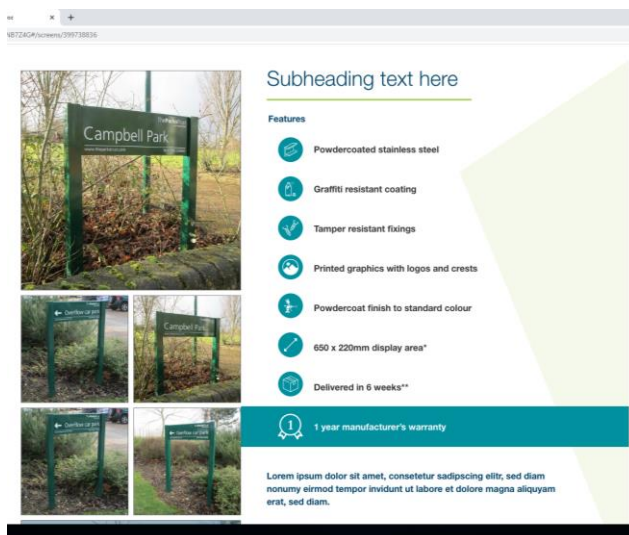

InVision

Services (sub items)

View Products link goes to generic Products page – should this go to Signage page?

Slider function not working for Featured projects

Projects (sub items)

View Products link not working – should this go to generic Products page or new Signage page?

Bottom set of images won't pop up in light box – works for some Projects but not all