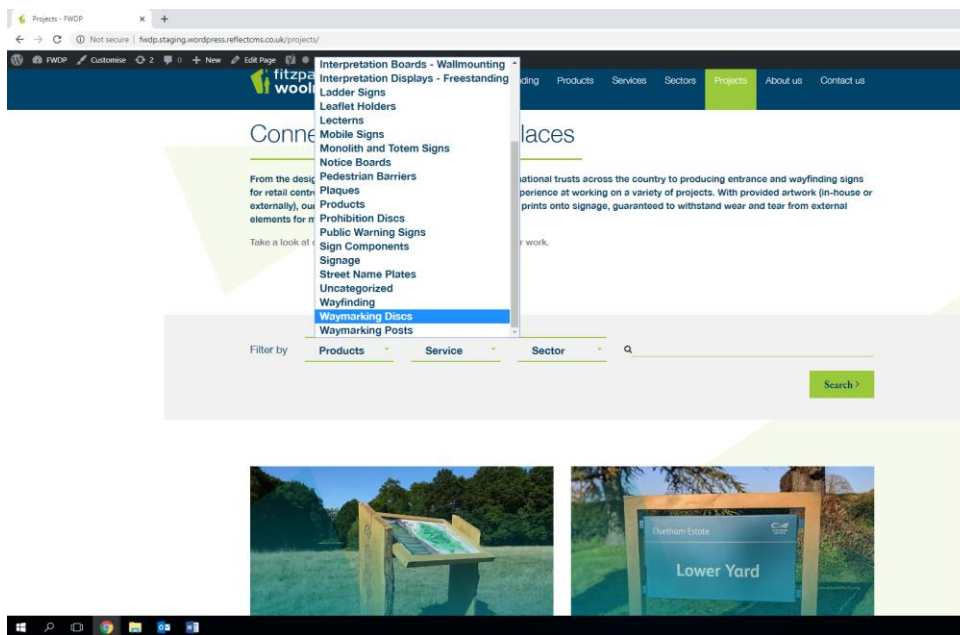

How do you link to it from the site (or do you)?

Needs organising and tidying up

Can the left hand side of the warranty colour band be restricted, it displays awkwardly if there are a lot of Product Feature icons which push it down?

Why are the larger Product images low resolution on the landing page but OK when they pop up in the lightbox?

Frankie to update all Yoast SEO

Change all references to FWDP to Fitzpatrick Woolmer within the ads

Waymarking and Prohibition Discs

Title text will be very illegible

Related Products menu in Projects must be the same as the menu in the Filter function, otherwise I can't attribute bespoke Products within a Project to a filter choice