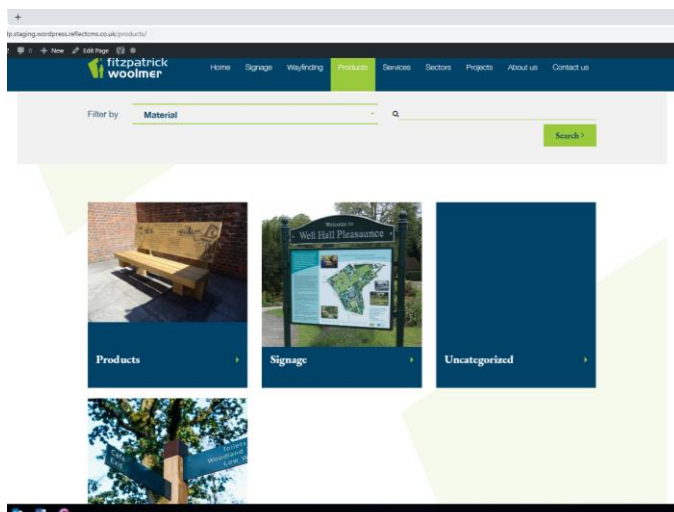

We had a number of technical items in the download area of our old website

Homepage

View Products CTA going to old Products page – should it link direct to Signage Page?

Blog CTA – landing page needs developing

Signage Category (Badging Signs, Entrance Signs etc.)

The Filter function won't work here – these will be category listings with many materials in each category – remove?

Wayfinding Category (Directional Signs, Fingerposts etc.)