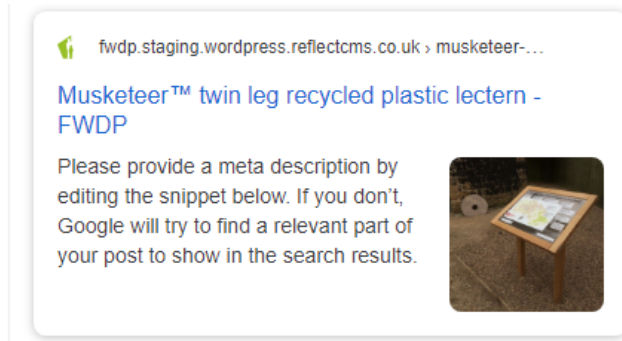

How do you link to it from the site (or do you)?

Needs organising and tidying up

Can the left hand side of the warranty colour band be restricted, it displays awkwardly if there are a lot of Product Feature icons which push it down?

Why are the larger Product images low resolution on the landing page but OK when they pop up in the lightbox?

Frankie to update all Yoast SEO

Change all references to FWDP to Fitzpatrick Woolmer within the ads