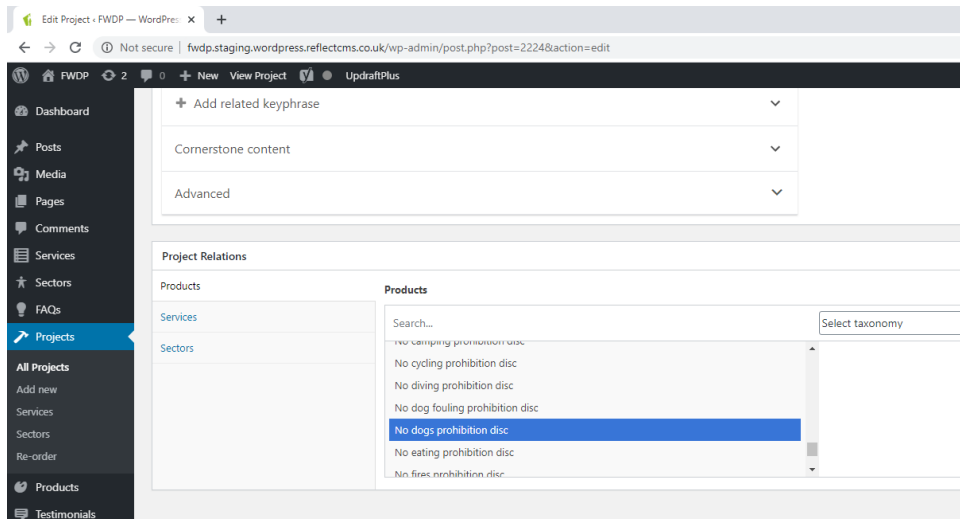

How do you link to it from the site (or do you)?

Needs organising and tidying up

Can the left hand side of the warranty colour band be restricted, it displays awkwardly if there are a lot of Product Feature icons which push it down?

Why are the larger Product images low resolution on the landing page but OK when they pop up in the lightbox?

Frankie to update all Yoast SEO

Change all references to FWDP to Fitzpatrick Woolmer within the ads

Waymarking and Prohibition Discs

Title text will be very illegible

Related Products menu in Projects must be the same as the menu in the Filter function, otherwise I can't attribute bespoke Products within a Project to a filter choice