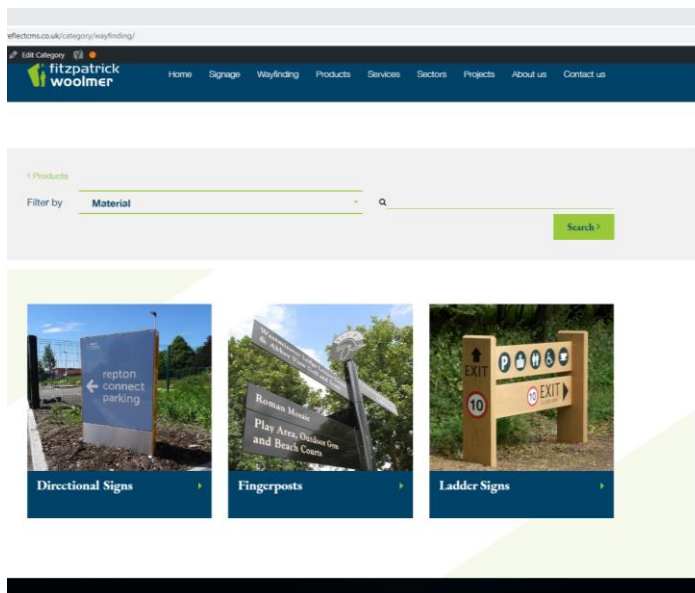

Wayfinding Category (Directional Signs, Fingerposts etc.)

The Filter function won't work here – these will be category listings with many materials in each category – remove?